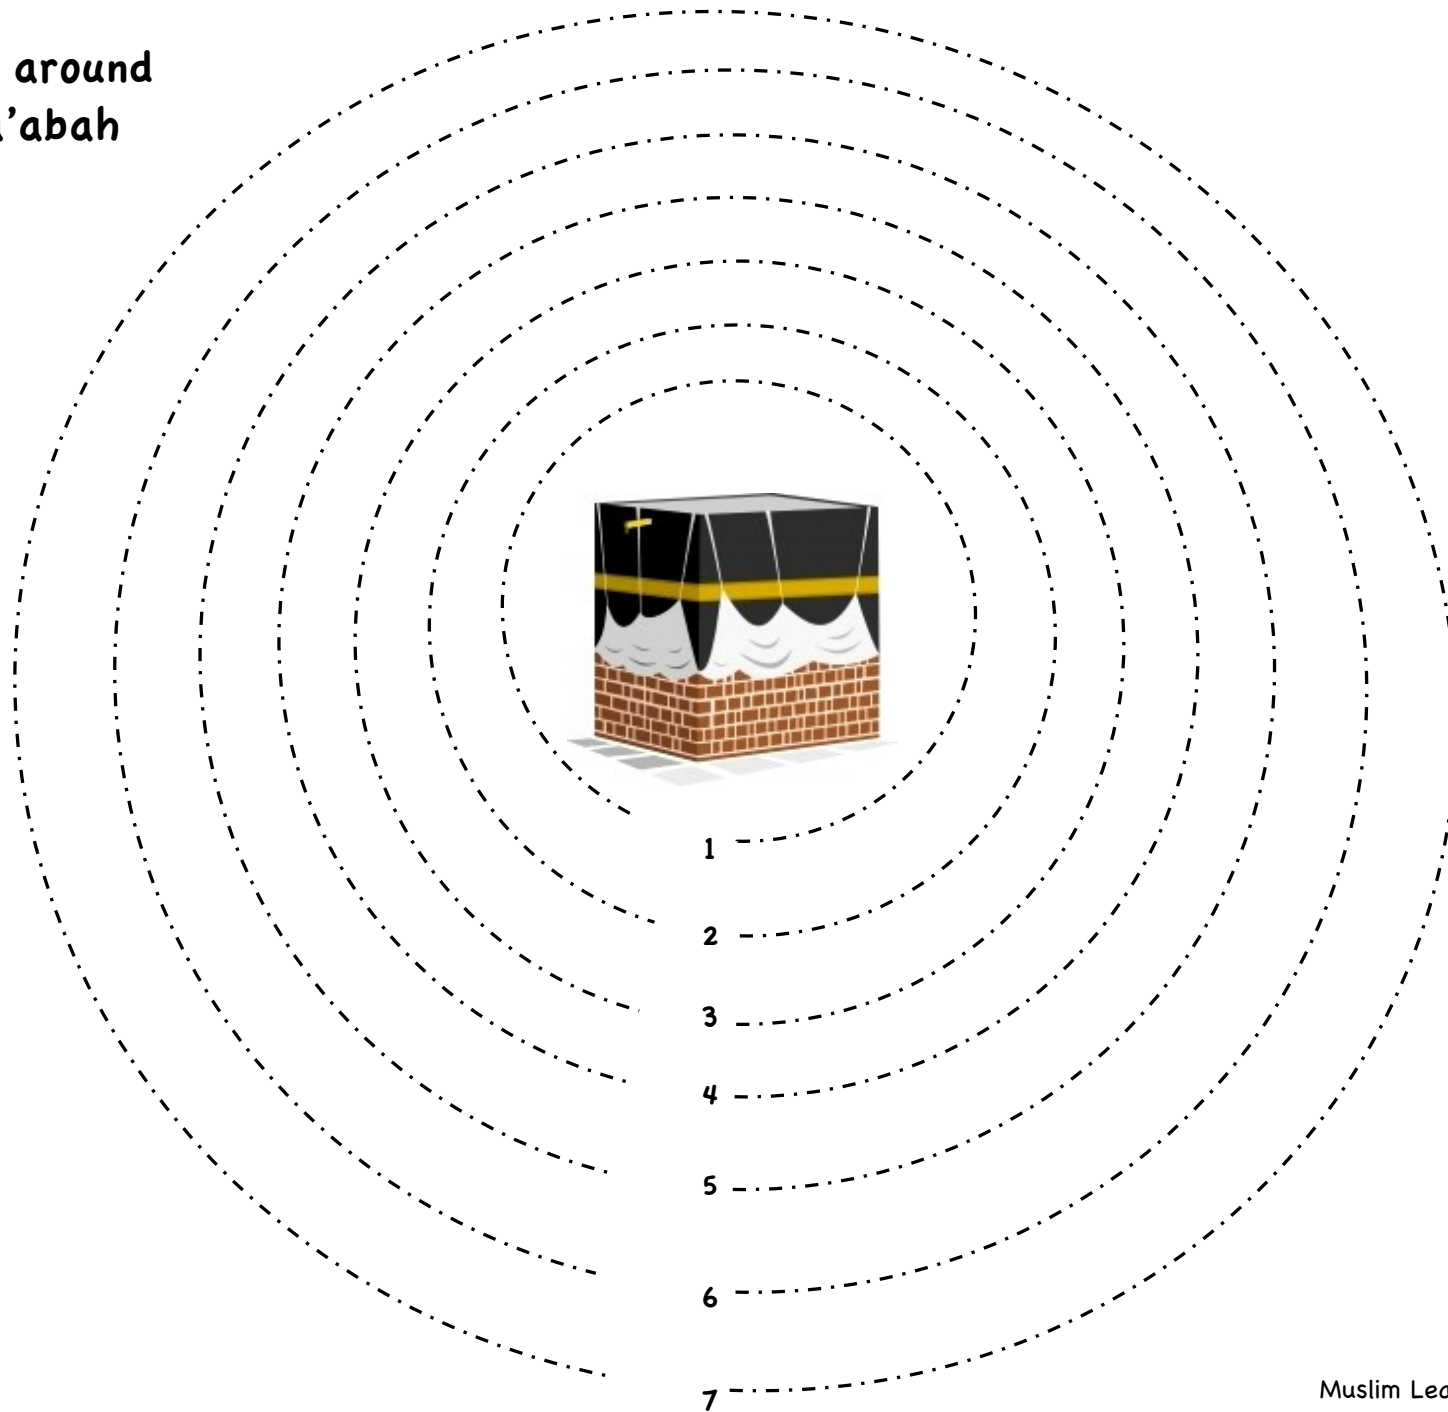

Hajj Tracing Pages

Tawaf around the Ka'abah

Sa'ee between the Safa & Marwah

Tents in Mina

Pelting stones at the Jamaraat

Well of Zam Zam