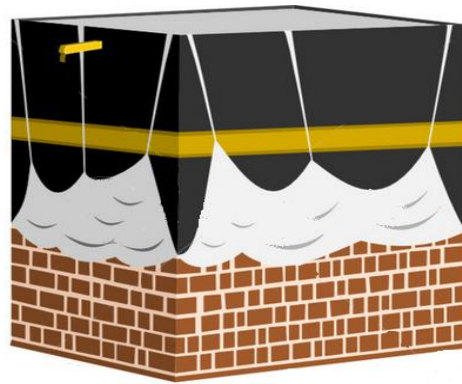

The colors of Hajj mini book
Assemble all pages and staple.

IHRAM GARMENT IS
WHITE

THE MASJID DOME IS
GREEN

THE CAMEL IS
BROWN

THE KISWA CLOTH IS
BLACK

THE AIRPLANE IS

BLUE

MAQAM IBRAHIM IS